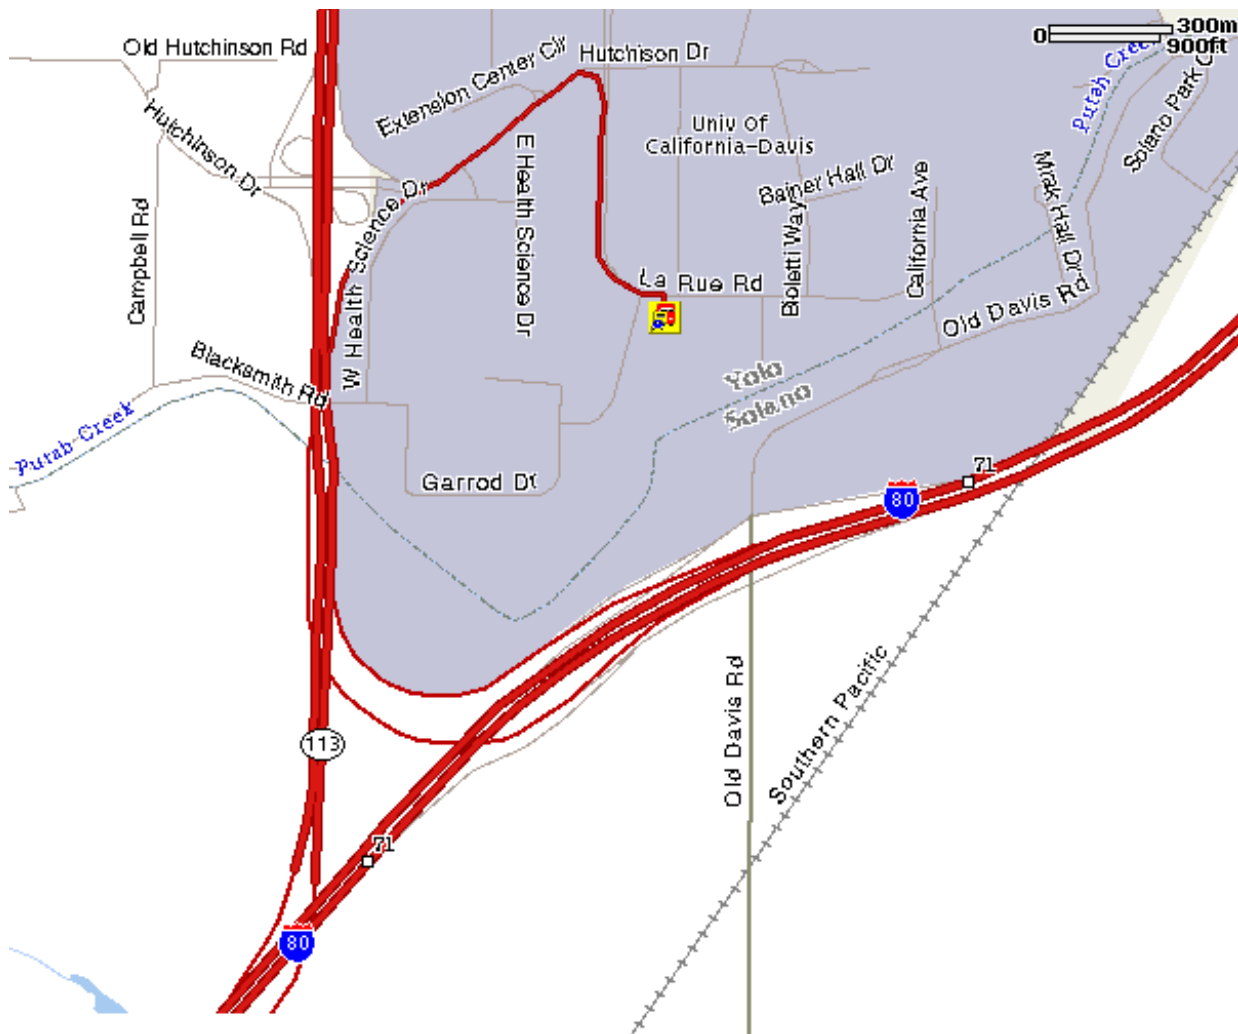

## From San Francisco

### **To Fleet Services From San Francisco:**

- . Take I-80 EAST toward SACRAMENTO.
- . Merge onto CA-113 N toward WOODLAND.
- . Take the HUTCHISON DR exit toward UC DAVIS.
- . Merge onto HUTCHISON DR toward UC DAVIS.
- . Turn RIGHT onto LA RUE at the second light of corner of HUTCHISON DR and LA RUE. Move into the LEFT lane.
- . Go down LA RUE and pass GARROD DR. on the RIGHT  
UCD FLEET SERVICES will be the next RIGHT on LA RUE, immediately past GARROD DR.