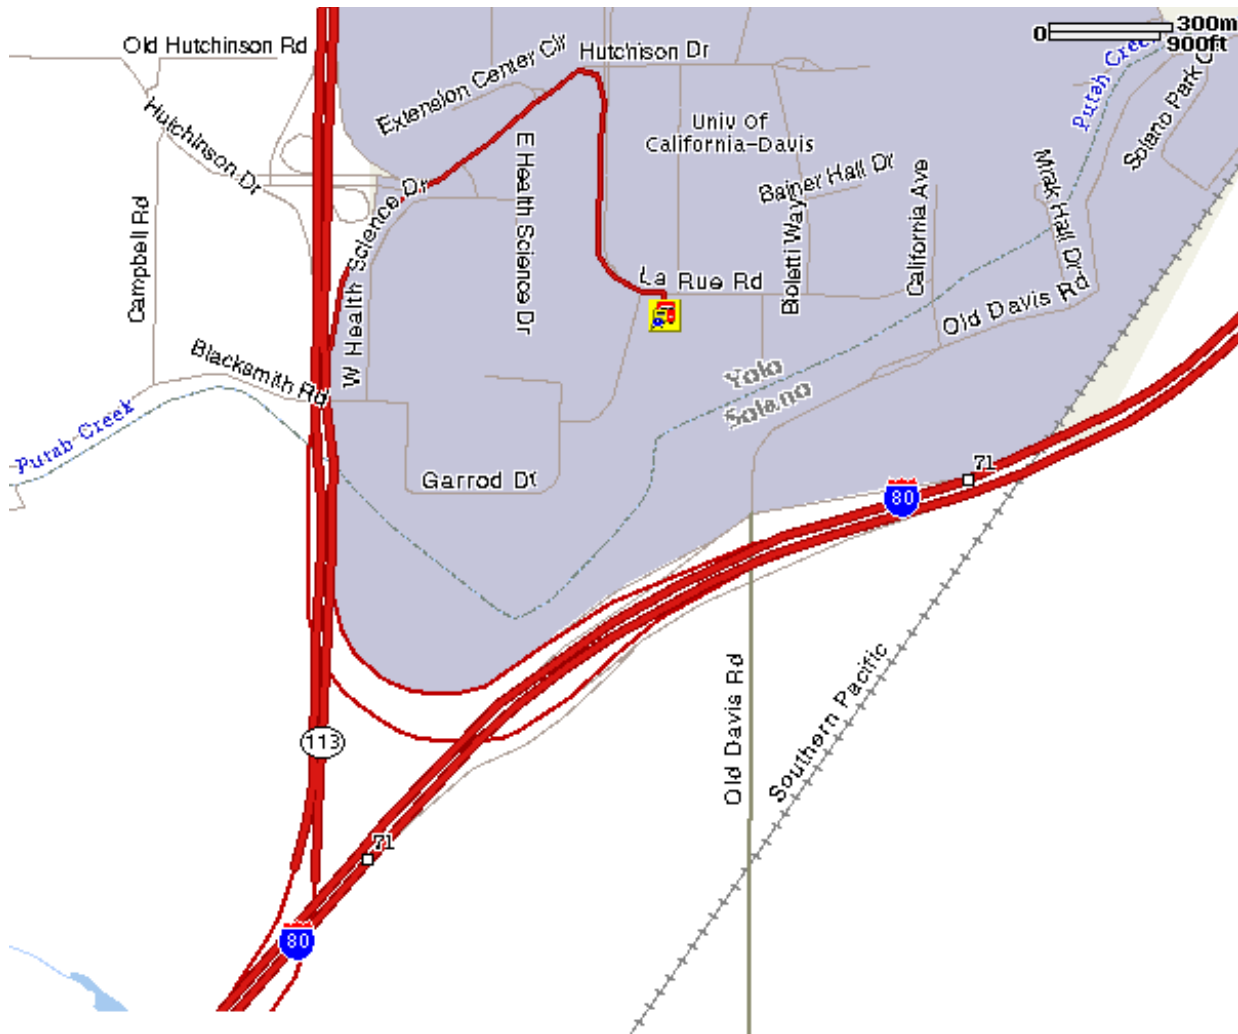

Fleet Services

From San Francisco

To Fleet Services From San Francisco:

- . Take I-80 EAST toward SACRAMENTO.
- . Merge onto CA-113 N toward WOODLAND.
- . Take the HUTCHISON DR exit toward UC DAVIS.
- . Merge onto HUTCHISON DR toward UC DAVIS.
- . Turn RIGHT onto LA RUE at the second light of corner of HUTCHISON DR and LA RUE. Move into the LEFT lane.
- . Go down LA RUE and pass GARROD DR. on the RIGHT
UCD FLEET SERVICES will be the next RIGHT on LA RUE, immediately past GARROD DR.