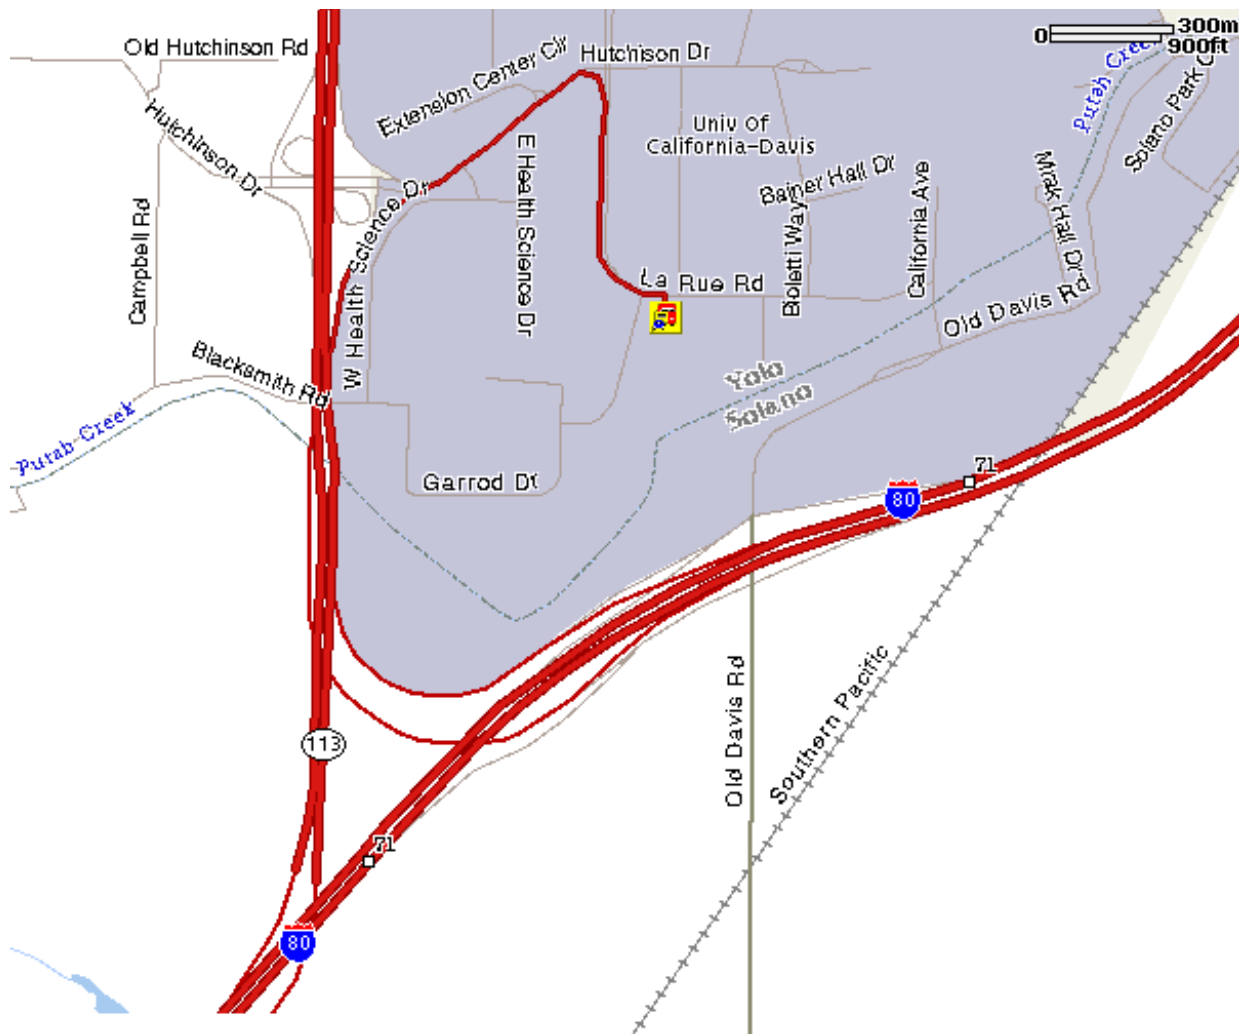

Fleet Services

From San Francisco

To Fleet Services From San Francisco:

- . Take I-80 EAST toward SACRAMENTO.
- . Merge onto CA-113 N toward WOODLAND.
- . Take the HUTCHISON DR exit toward UC DAVIS.
- . Merge onto HUTCHISON DR toward UC DAVIS.
- . Turn RIGHT onto LA RUE at the second light of corner of HUTCHISON DR and LA RUE. Move into the LEFT lane.
- . Go down LA RUE and pass GARROD DR. on the RIGHT
  UCD FLEET SERVICES will be the next RIGHT on LA RUE, immediately past GARROD DR.