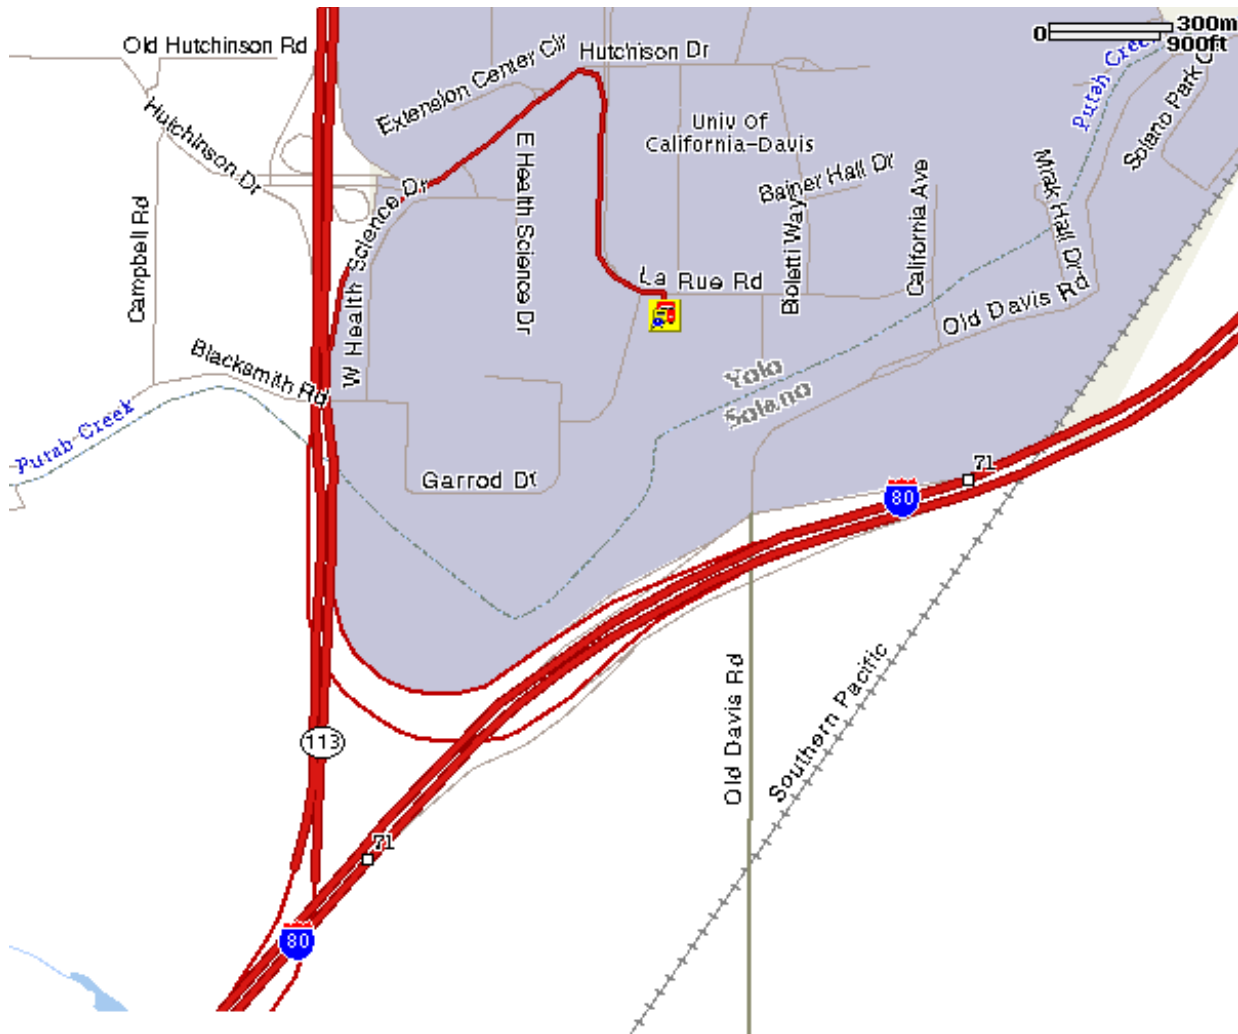

## From San Francisco

### To Fleet Services From San Francisco:

- . Take I-80 EAST toward SACRAMENTO.
- . Merge onto CA-113 N toward WOODLAND.
- . Take the HUTCHISON DR exit toward UC DAVIS.
- . Merge onto HUTCHISON DR toward UC DAVIS.
- . Turn RIGHT onto LA RUE at the second light of corner of HUTCHISON DR and LA RUE. Move into the LEFT lane.
- . Go down LA RUE and pass GARROD DR. on the RIGHT  
UCD FLEET SERVICES will be the next RIGHT on LA RUE, immediately past GARROD DR.