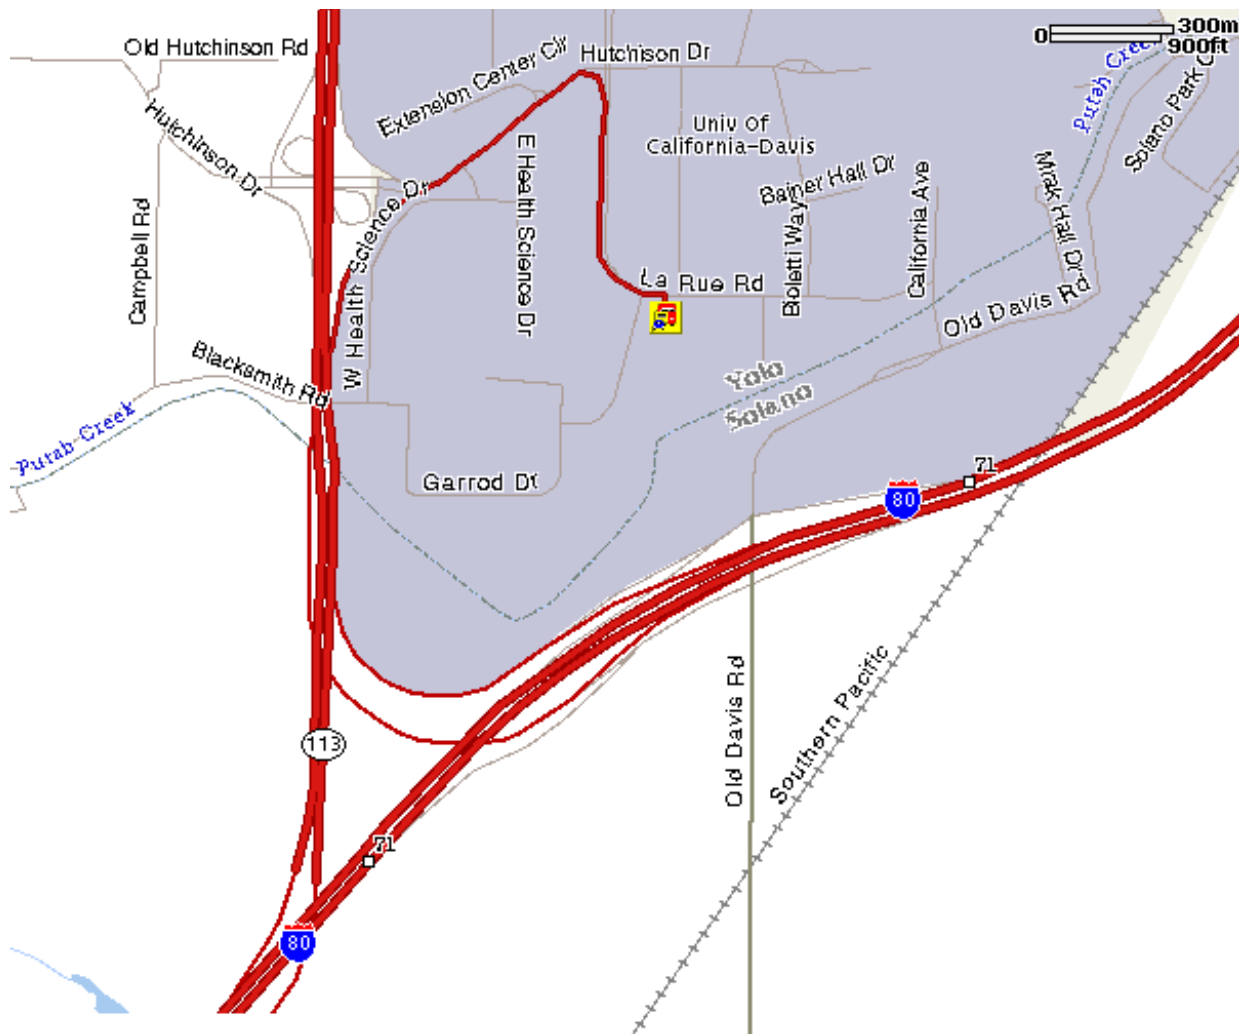

## From San Francisco

### To Fleet Services From San Francisco:

- . Take I-80 EAST toward SACRAMENTO.
- . Merge onto CA-113 N toward WOODLAND.
- . Take the HUTCHISON DR exit toward UC DAVIS.
- . Merge onto HUTCHISON DR toward UC DAVIS.
- . Turn RIGHT onto LA RUE at the second light of corner of HUTCHISON DR and LA RUE. Move into the LEFT lane.
- . Go down LA RUE and pass GARROD DR. on the RIGHT  
UCD FLEET SERVICES will be the next RIGHT on LA RUE, immediately past GARROD DR.