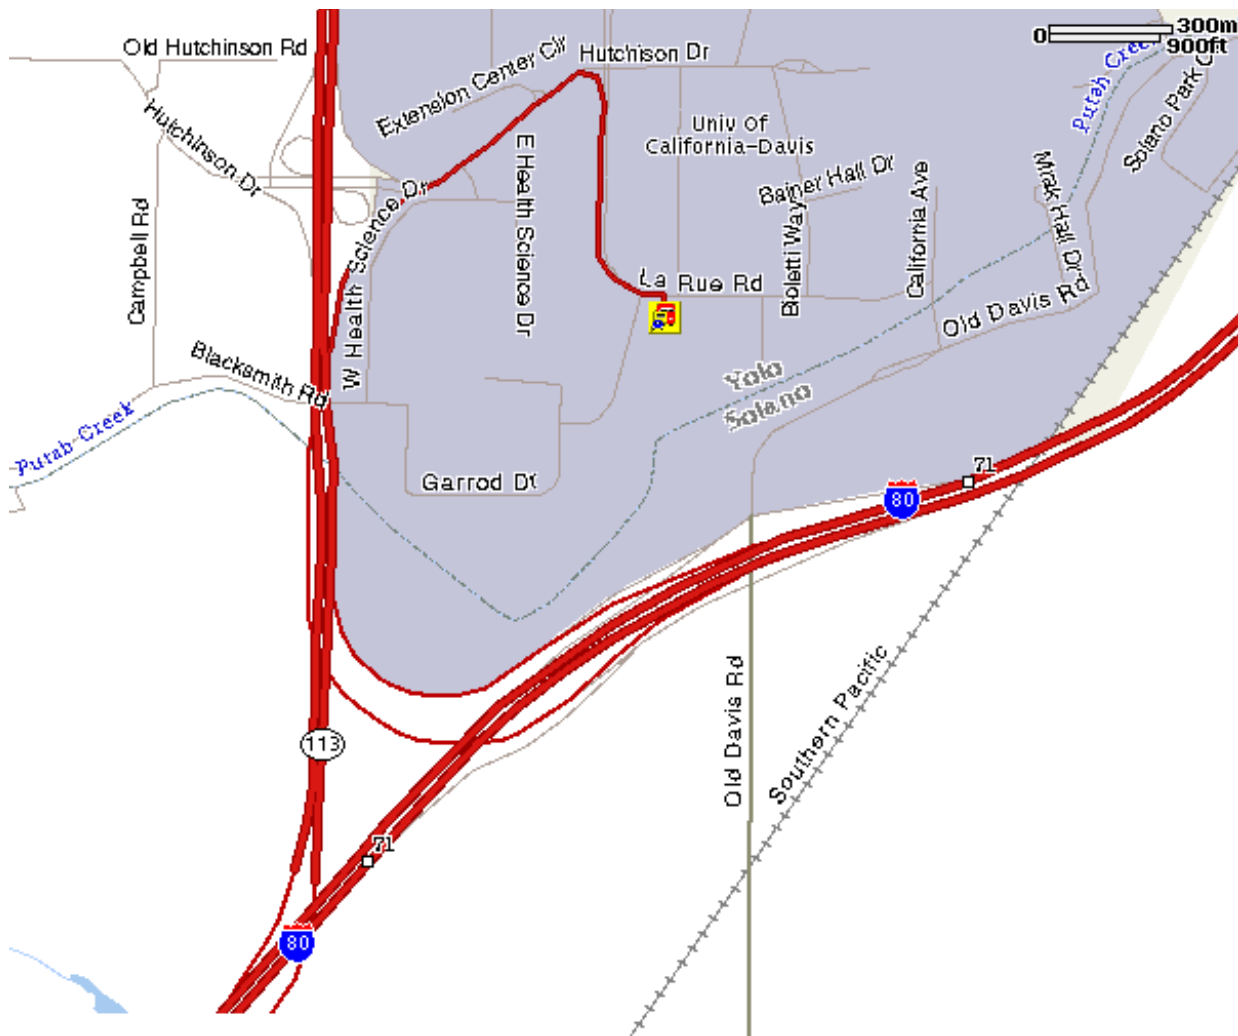

Fleet Services

From Sacramento

To Fleet Services From Sacramento:

- . Take I-80 WEST towards SAN FRANCISCO.
- . Merge onto CA-113 N toward WOODLAND.
- . Take the HUTCHISON DR exit toward UC DAVIS.
- . Merge onto HUTCHISON DR toward UC DAVIS.
- . Turn RIGHT onto LA RUE at the second light of corner of HUTCHISON DR and LA RUE. Move into the LEFT lane.
- . Go down LA RUE and pass GARROD DR. on the RIGHT
UCD FLEET SERVICES will be the next RIGHT on LA RUE, immediately past GARROD DR.