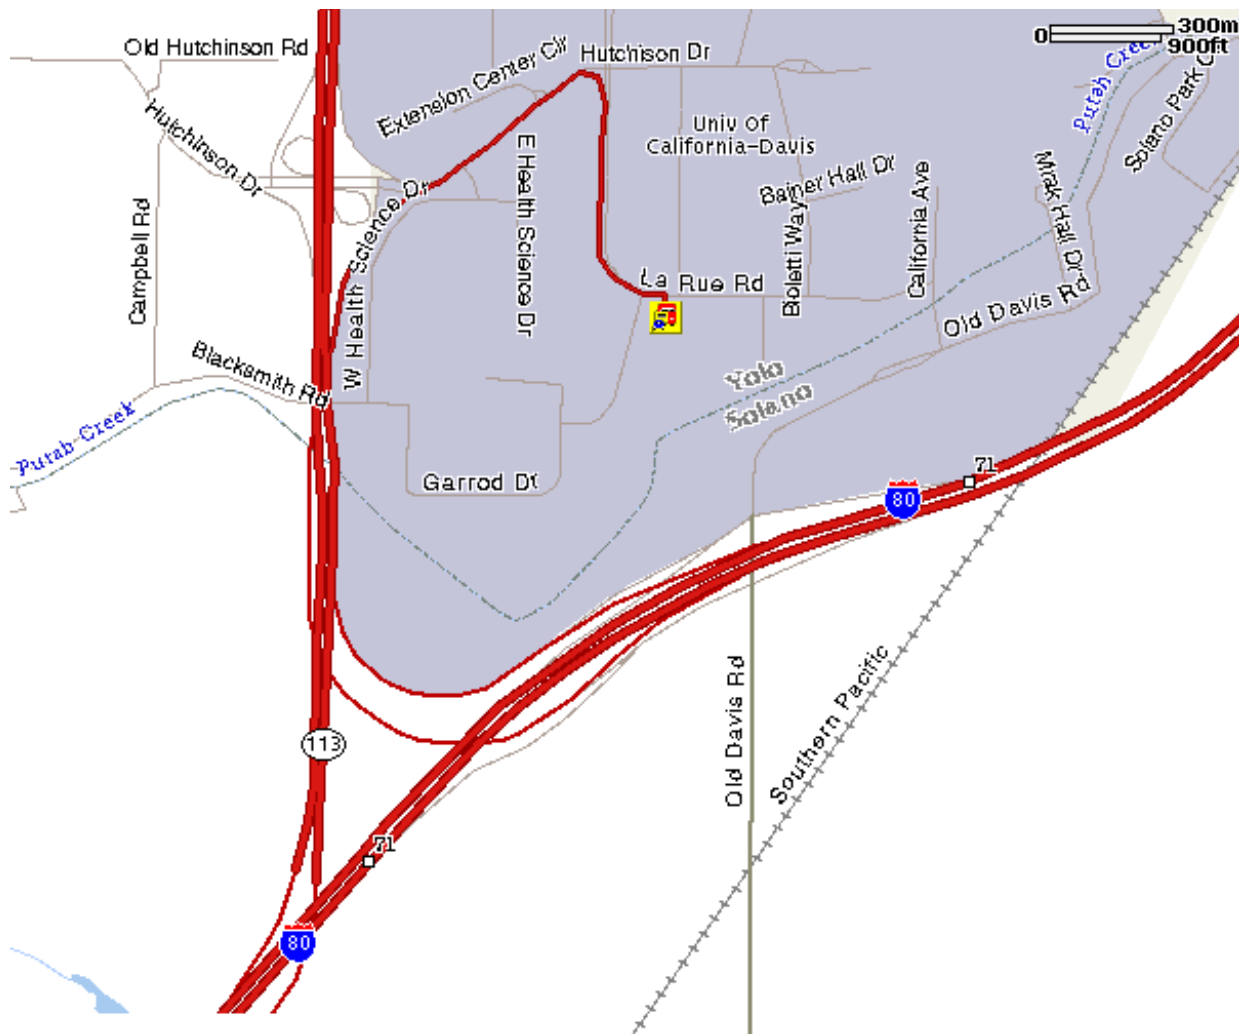

Fleet Services

From Sacramento

To Fleet Services From Sacramento:

- . Take I-80 WEST towards SAN FRANCISCO.
- . Merge onto CA-113 N toward WOODLAND.
- . Take the HUTCHISON DR exit toward UC DAVIS.
- . Merge onto HUTCHISON DR toward UC DAVIS.
- . Turn RIGHT onto LA RUE at the second light of corner of HUTCHISON DR and LA RUE. Move into the LEFT lane.
- . Go down LA RUE and pass GARROD DR. on the RIGHT
UCD FLEET SERVICES will be the next RIGHT on LA RUE, immediately past GARROD DR.